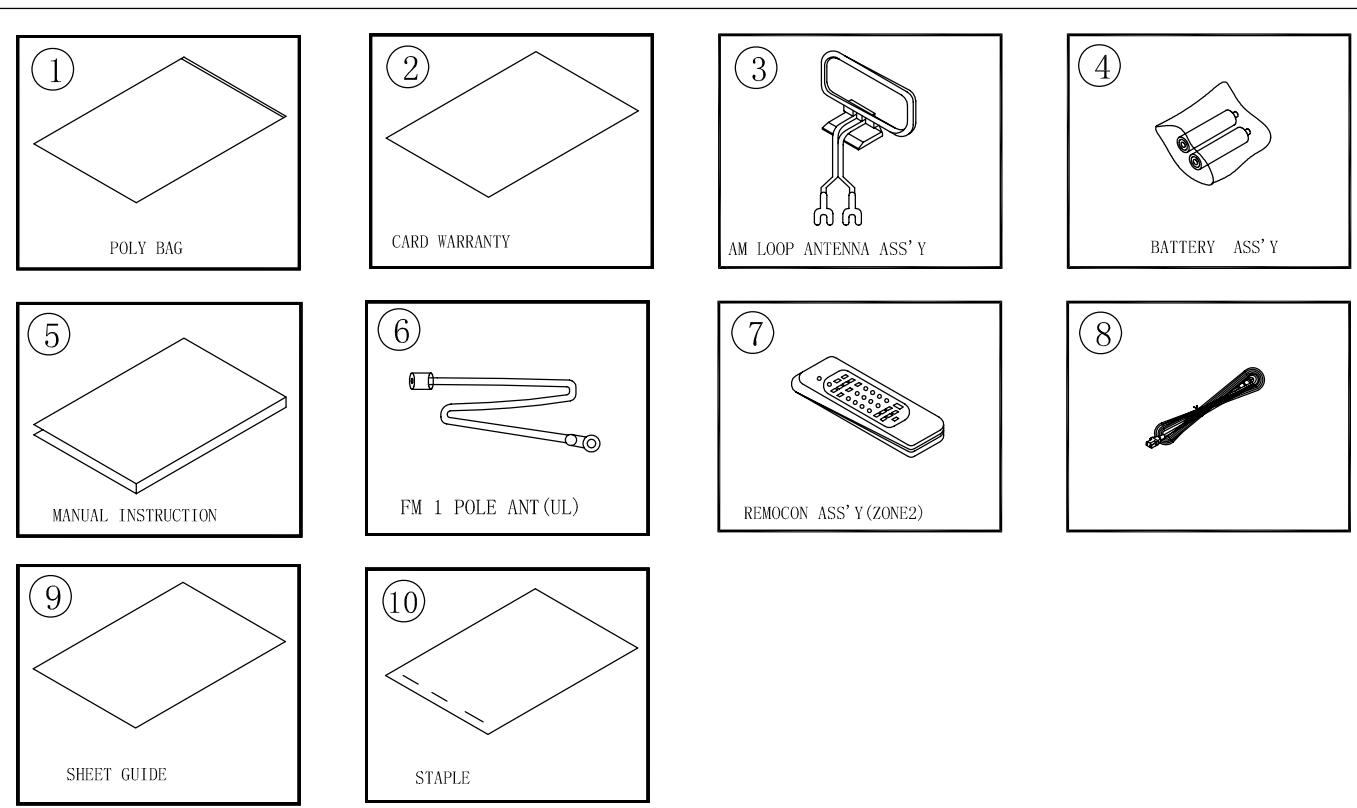

1. Instruction manual ass'y - Accessories (CQXAVR3600/120)

NO	DESCRIPTION	PARTS NO.	Q, ty
1	POLY BAG		1
2	CARD WARRANTY	CQE1A172X	1
3	ANT, AM LOOP	CSA1A032Z	1
4	BATTERY		2
5	INSTRUCTION MANUAL	visit www.harmanindia.com	1
6	FM 1 POL ANT (UL)	CSA1A019Z	1
7	REMOCON ASS'Y (ZONE2)	CARTZR60HKM	1
8	CORD, POWER (UL)	CJA2A070Z	1
9	SHEET, QUICK SETUP GUIDE		1
10	STAPLE		3
A	REMOCON ASS'Y	CARTAVR3600/120	1
B	MICROPHONE ASS'Y	CJXAVR340MICRO	1
C	BRIDGE 3	CXZBRIDGE3-HK	1