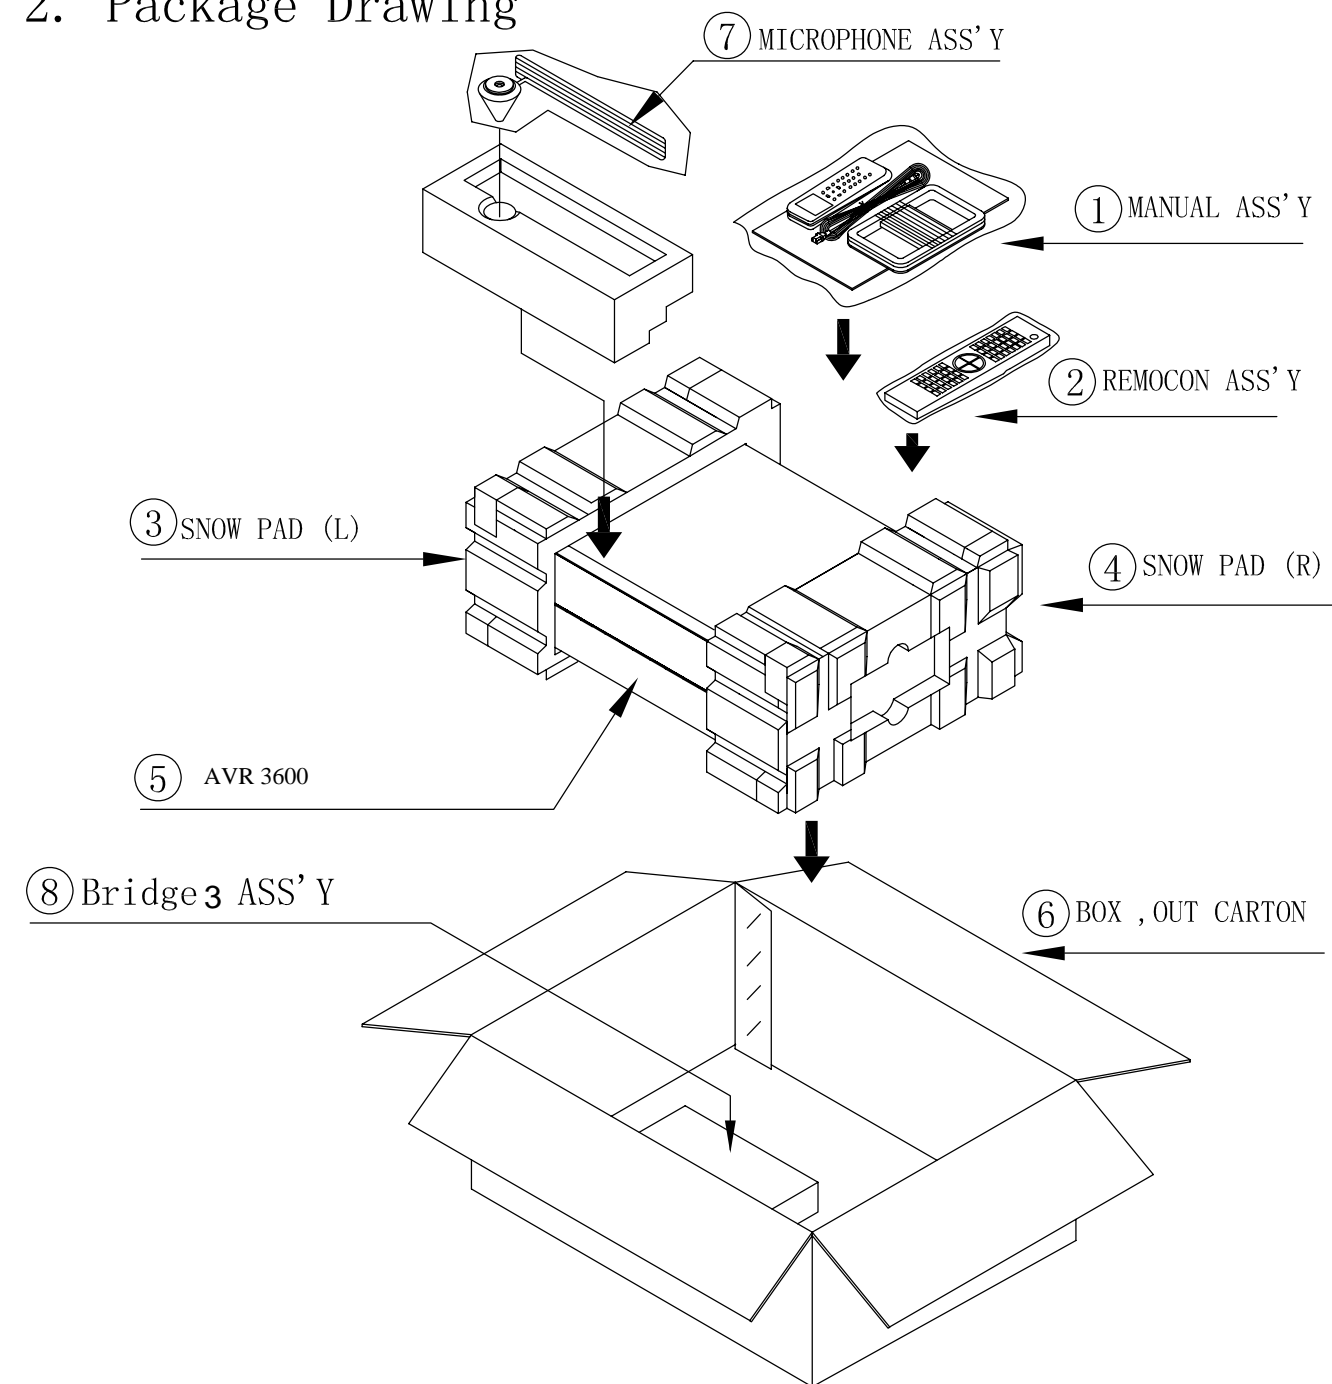

1. Instruction manual ass'y - Accessories (CQXAVR3600/120)

NO	DESCRIPTION	PARTS NO.	Q, ty
1	POLY BAG		1
2	CARD WARRANTY	CQE1A172X	1
3	ANT, AM LOOP	CSA1A032Z	1
4	BATTERY		2
5	INSTRUCTION MANUAL	visit www.harmanindia.com	1
6	FM 1 POL ANT (UL)	CSA1A019Z	1
7	REMOCON ASS'Y (ZONE2)	CARTZR60HKM	1
8	CORD, POWER (UL)	CJA2A070Z	1
9	SHEET, QUICK SETUP GUIDE		1
10	STAPLE		3
A	REMOCON ASS'Y	CARTAVR3600/120	1
B	MICROPHONE ASS'Y	CJXAVR340MICRO	1
C	BRIDGE 3	CXZBRIDGE3-HK	1

2. Package Drawing

NO	DESCRIPTION	PARTS NO.	Q, ty
1	ACCESSORYS	CQXAVR3600/120	1
2	REMOCON ASS'Y	CARTAVR3600/120	1
3	SNOW, PAD (L)	CPS5A564Z	1
4	SNOW, PAD (R)	CPS5A565Z	1
5	AVR 3600	AVR 3600	1
6	BOX, OUT CARTON	CPG1A891X	1
7	MICROPHONE ASS'Y	CJXAVR340MICRO	1
8	BRIDGE 3 ASS'Y	CXZBRIDGE3-HK	1